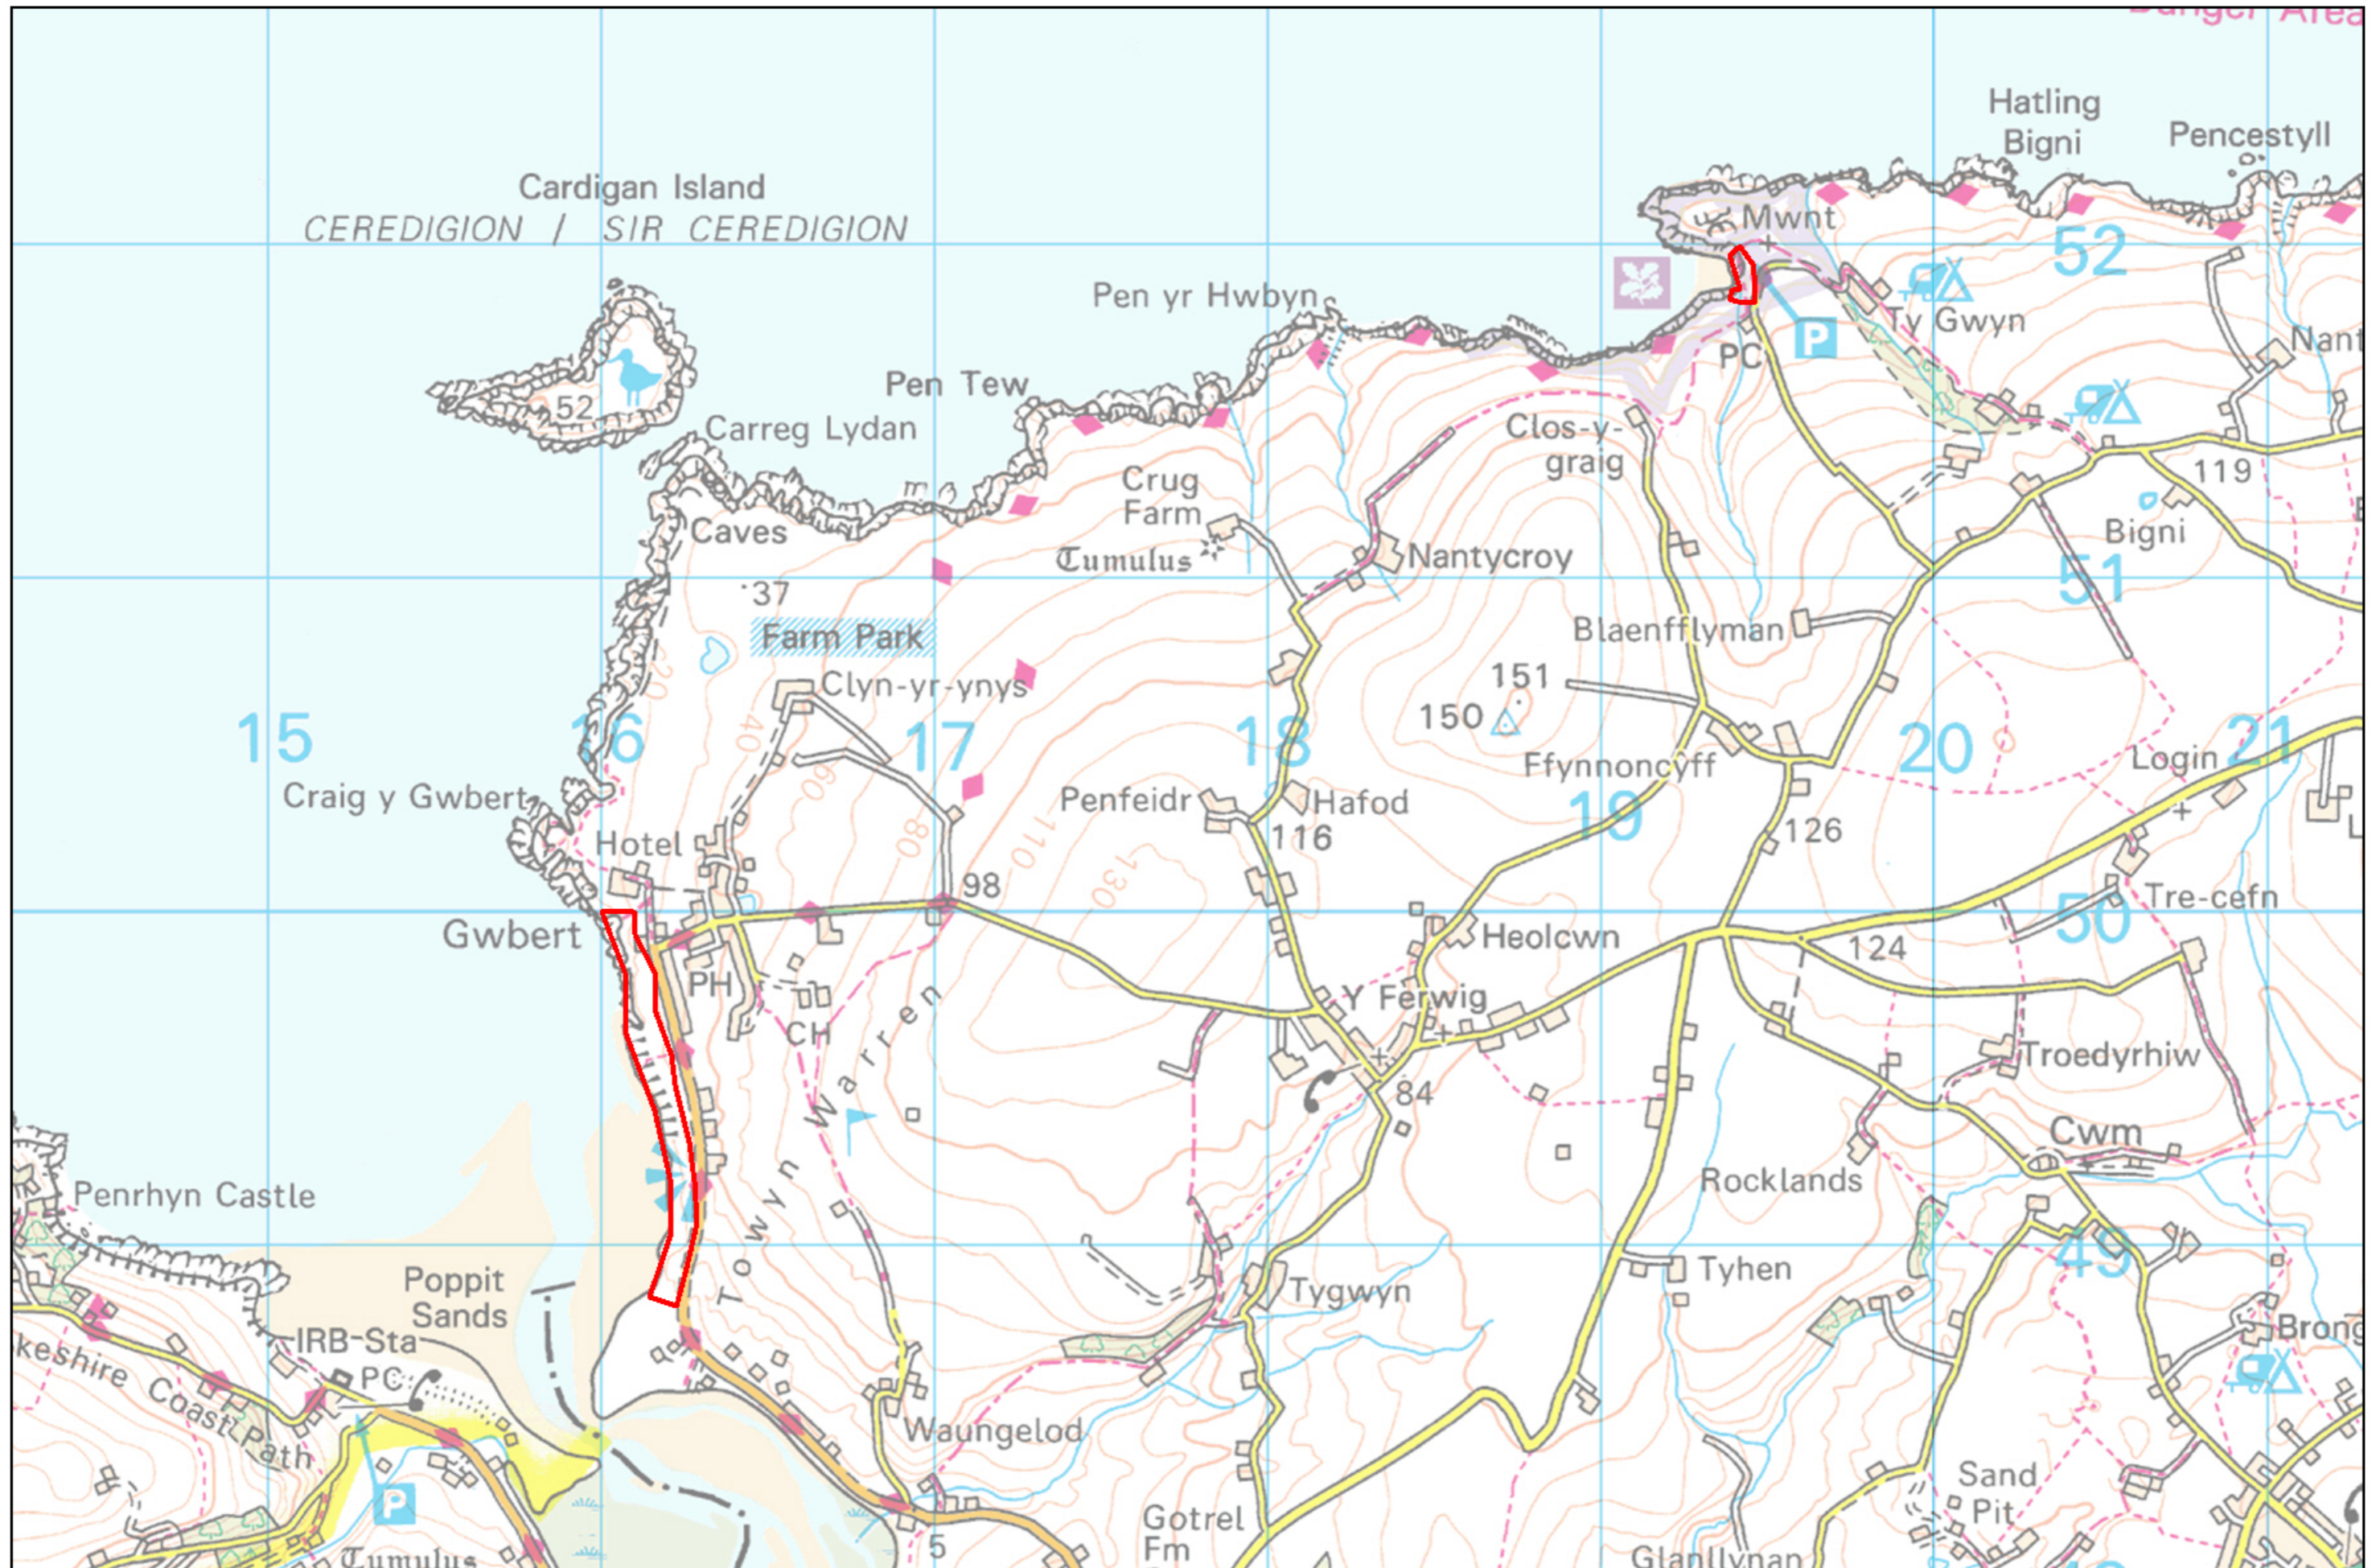

Soft Cliff Priority Area Ceredigion

Produced by CCW on: 29 February 2012

Scale 1:18238.5

This map is reproduced from Ordnance Survey material with the permission of Ordnance Survey on behalf of the Controller of Her Majesty's Stationery Office © Crown copyright. Unauthorised reproduction infringes Crown copyright and may lead to prosecution. Countryside Council for Wales, 100019741 2011

Atgynhyrchir y map hon o ddeunydd yr Arolwg Ordnans gyda chaniatâd Arolwg Ordnans ar ran Rheolwr Llyfrau E.Mawrhydi © Hawffrwynt Goron. Mae atgynhyrchu heb ganiatâd yn torri hawffrwynt Goron a gall hyn arwain at erlyniad neu achos sfl Cyngor Cefn Gwlad Cymru, 100019741 2011.