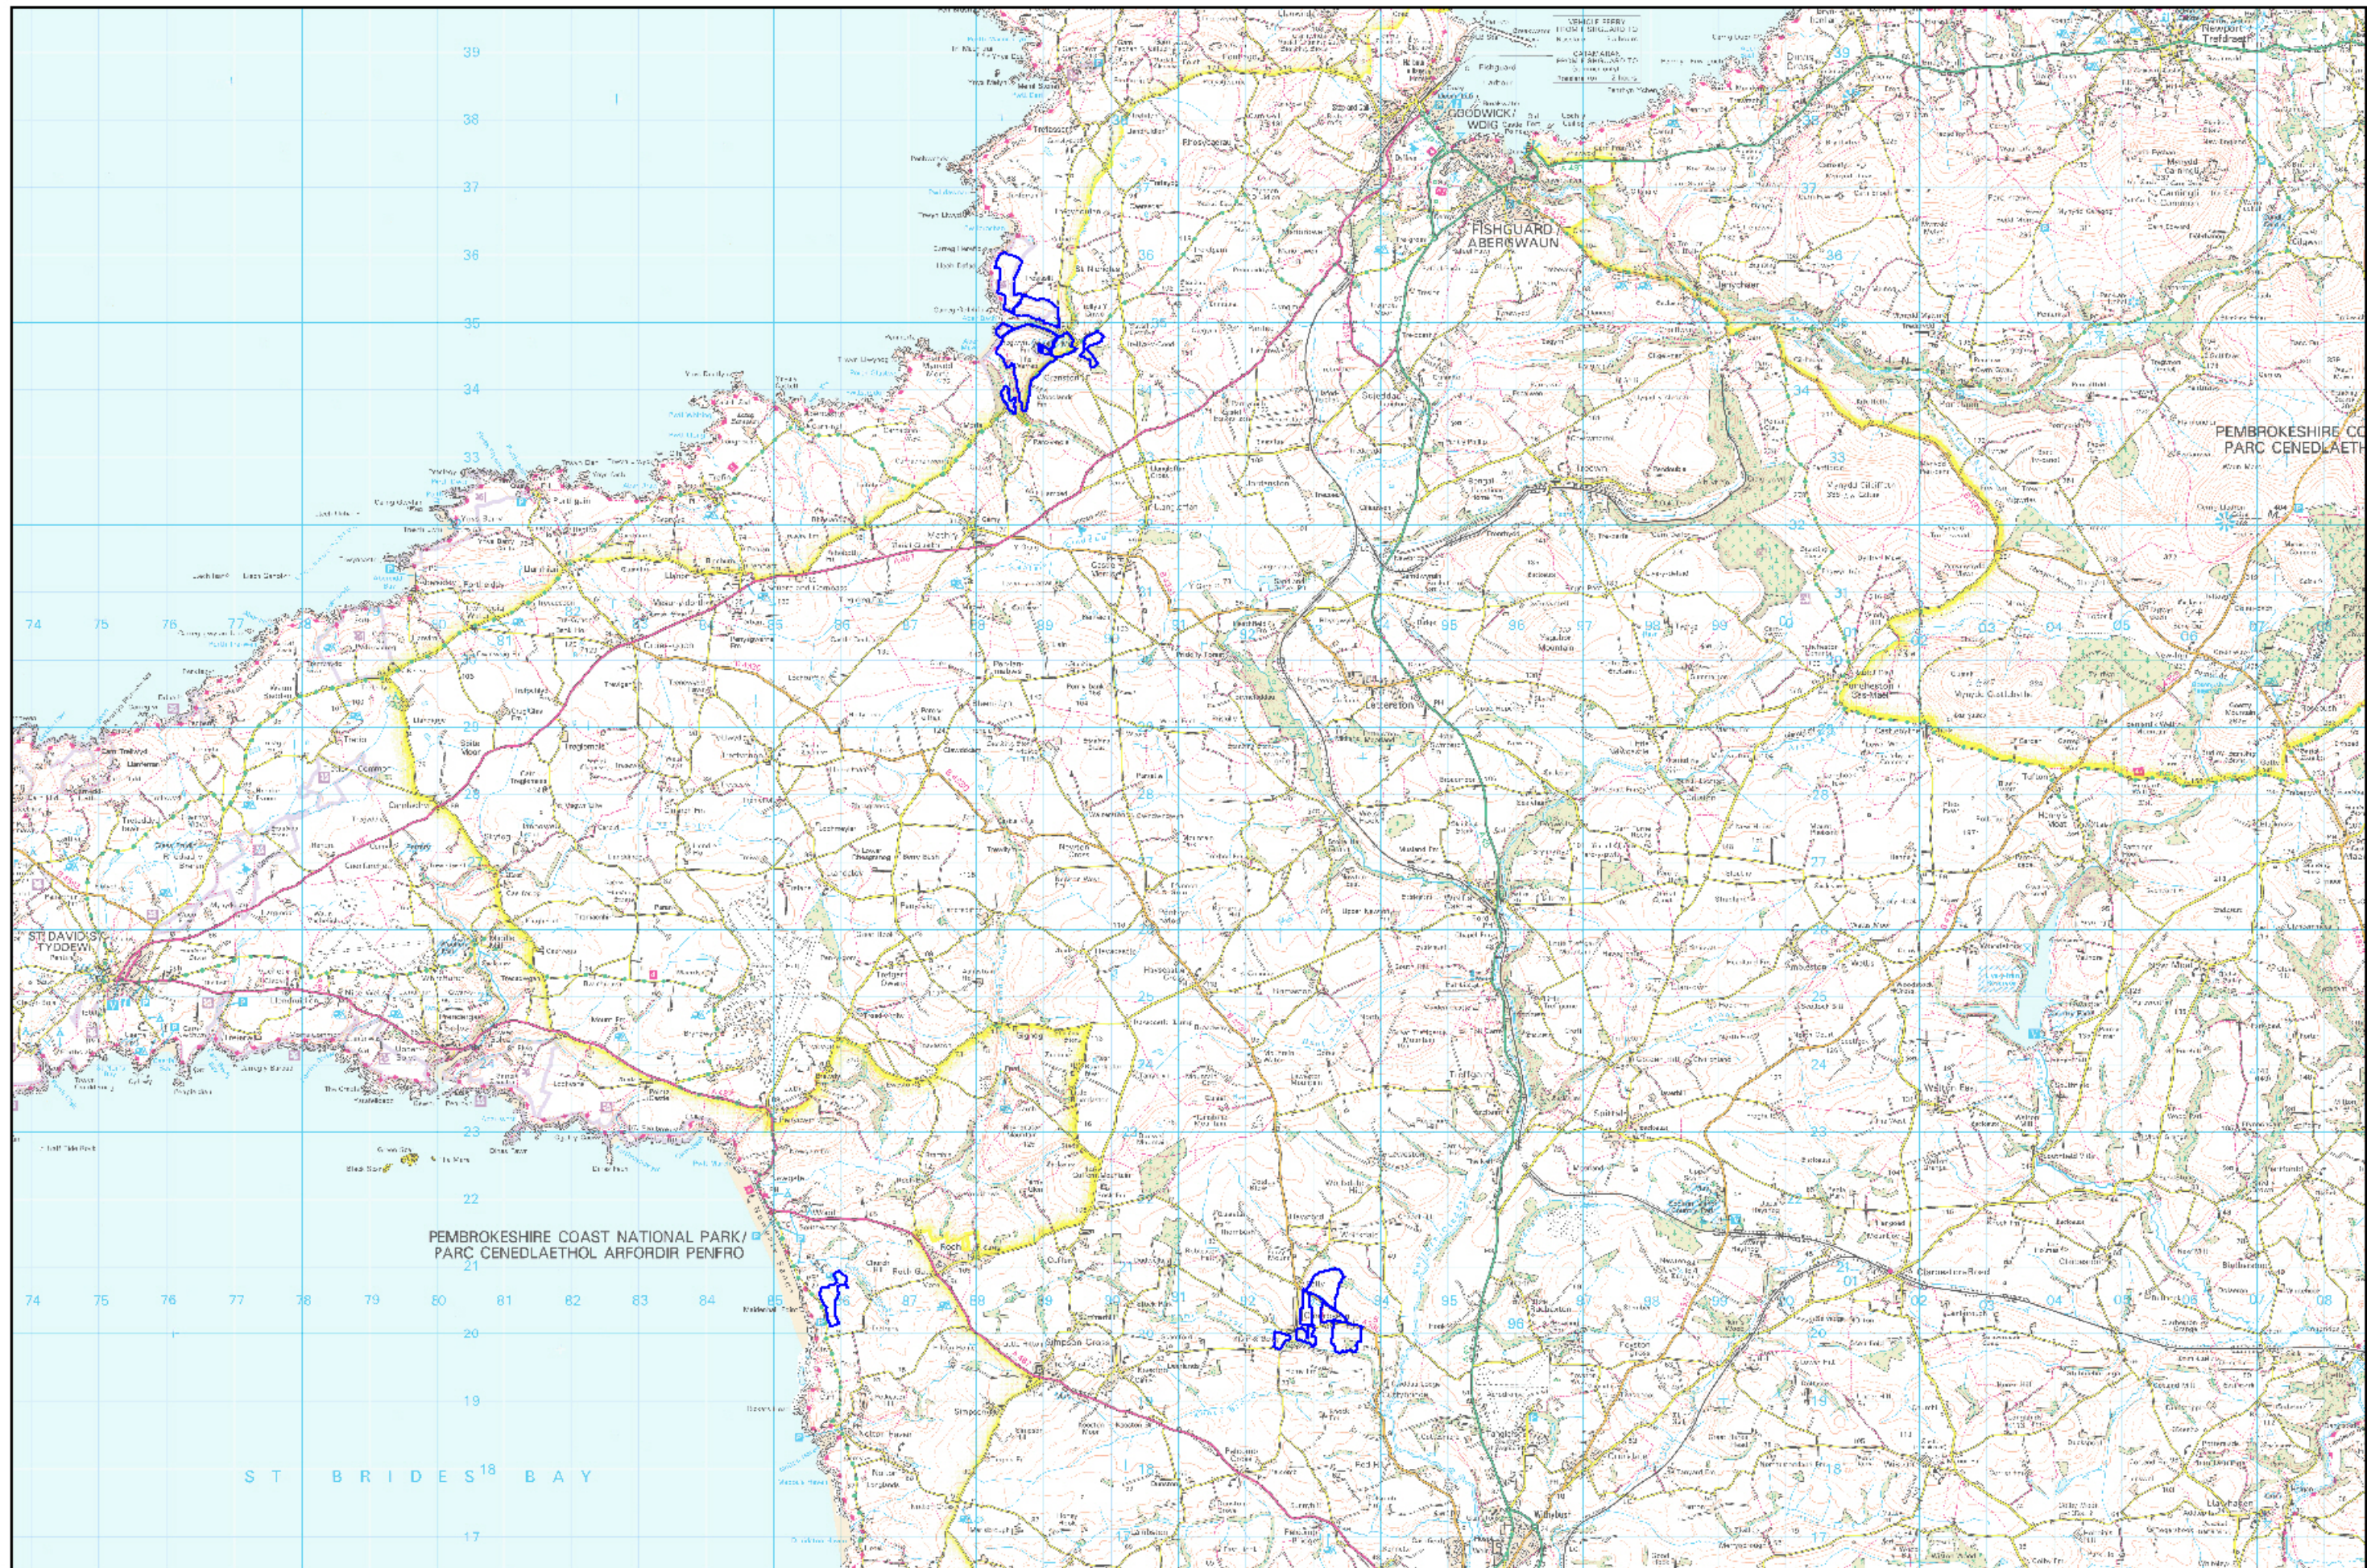

# Pembrokeshire Arable Priority (N)

Produced by CCW on: 29 February 2012

Scale 1:90224

This map is reproduced from Ordnance Survey material with the permission of Ordnance Survey on behalf of the Controller of Her Majesty's Stationery Office © Crown copyright. Unauthorised reproduction infringes Crown copyright and may lead to prosecution. Countryside Council for Wales, 100019741 2011

Atgynhychir y map hon o ddeunydd yr Arolwg Ordnans gyda chaniatâd Arolwg Ordnans ar ran Rheolwr Llyfrfa Eiddau rhydi © Hawffrantiy Goron. Mae atgynhychu heb ganiatâd yn torri hawffrantiy Goron a gall hyn arwain at erlyniad neu achos sifil. Cyngor Cefn Gwlad Cymru, 100019741 2011.