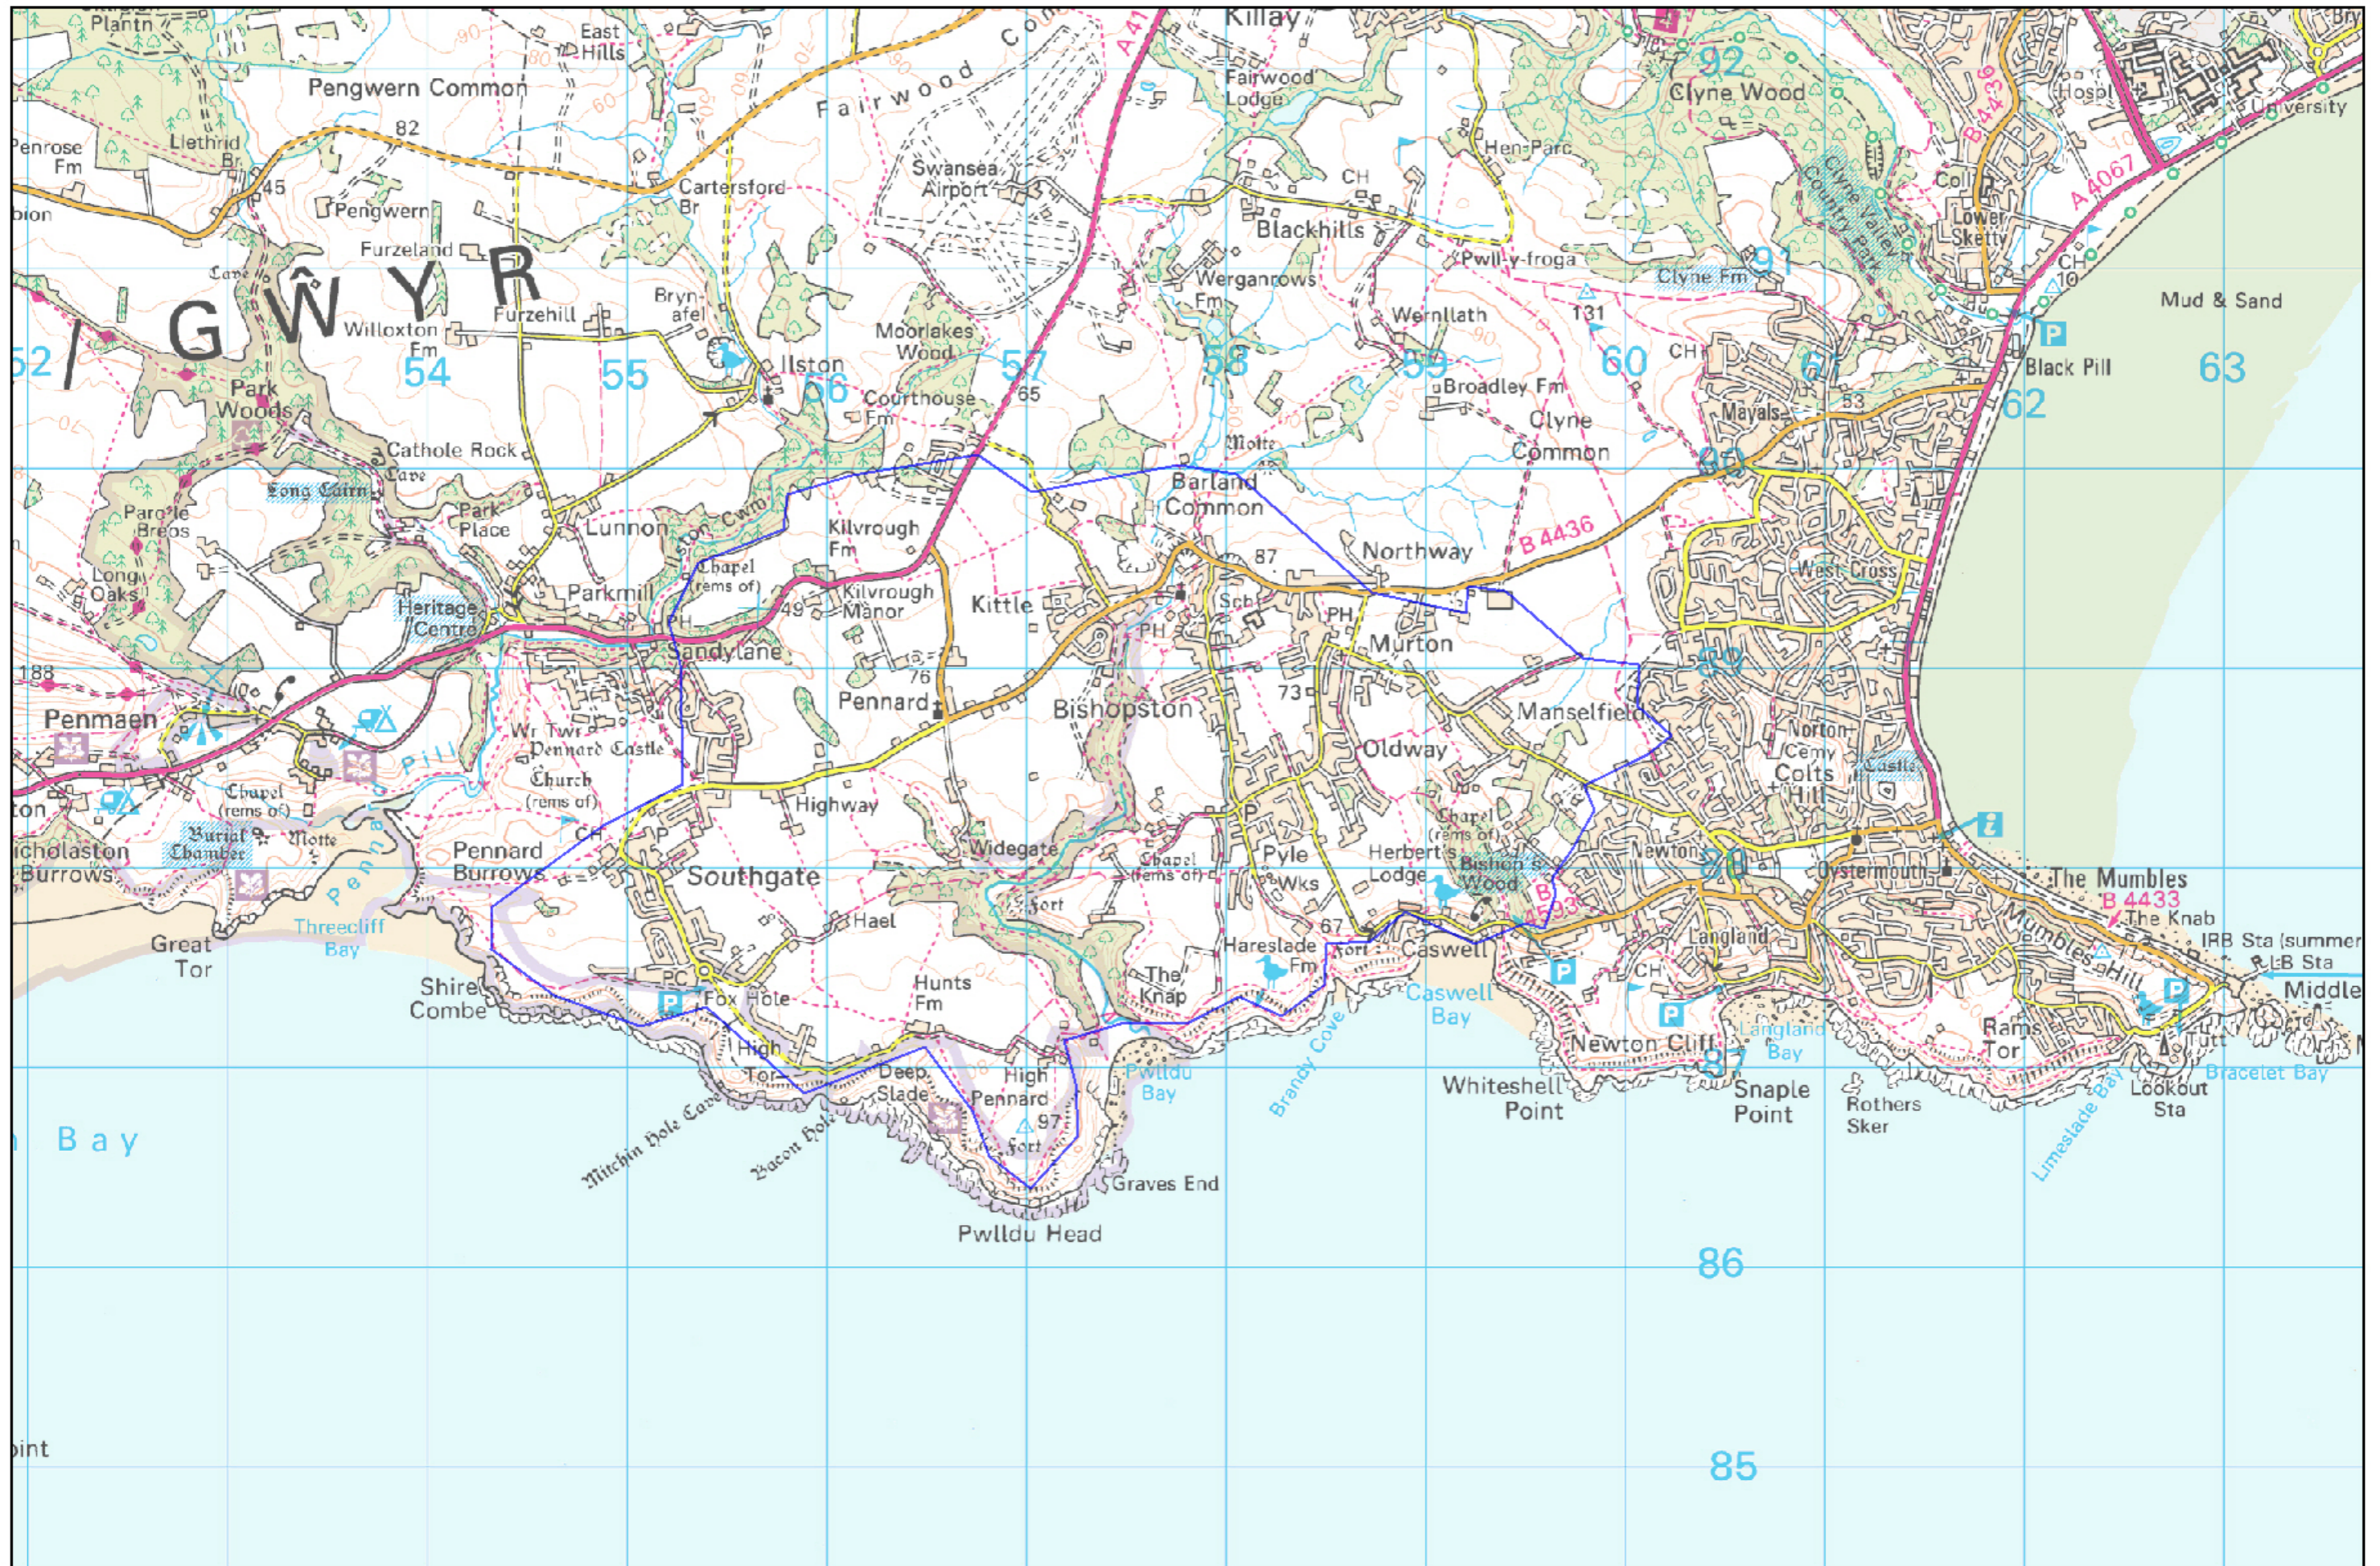

Gower Arable Priority

Produced by CCW on: 29 February 2012

Scale 1:30432

This map is reproduced from Ordnance Survey material with the permission of Ordnance Survey on behalf of the Controller of Her Majesty's Stationery Office © Crown copyright. Unauthorised reproduction infringes Crown copyright and may lead to prosecution. Countryside Council for Wales, 100019741 2011

Atgynhyrchir y map hon o ddeunydd yr Arolwg Ordnans gyda chaniatâd Arolwg Ordnans ar ran Rheolwr Llyfrau Eiddau Rhydri © Hawffrwynt y Goron. Mae atgynhyrchu heb ganiatâd yn torri hawffrwynt y Goron a gall hyn arwain at erlyniad neu achos sifil. Cyngor Cefn Gwlad Cymru, 100019741 2011.