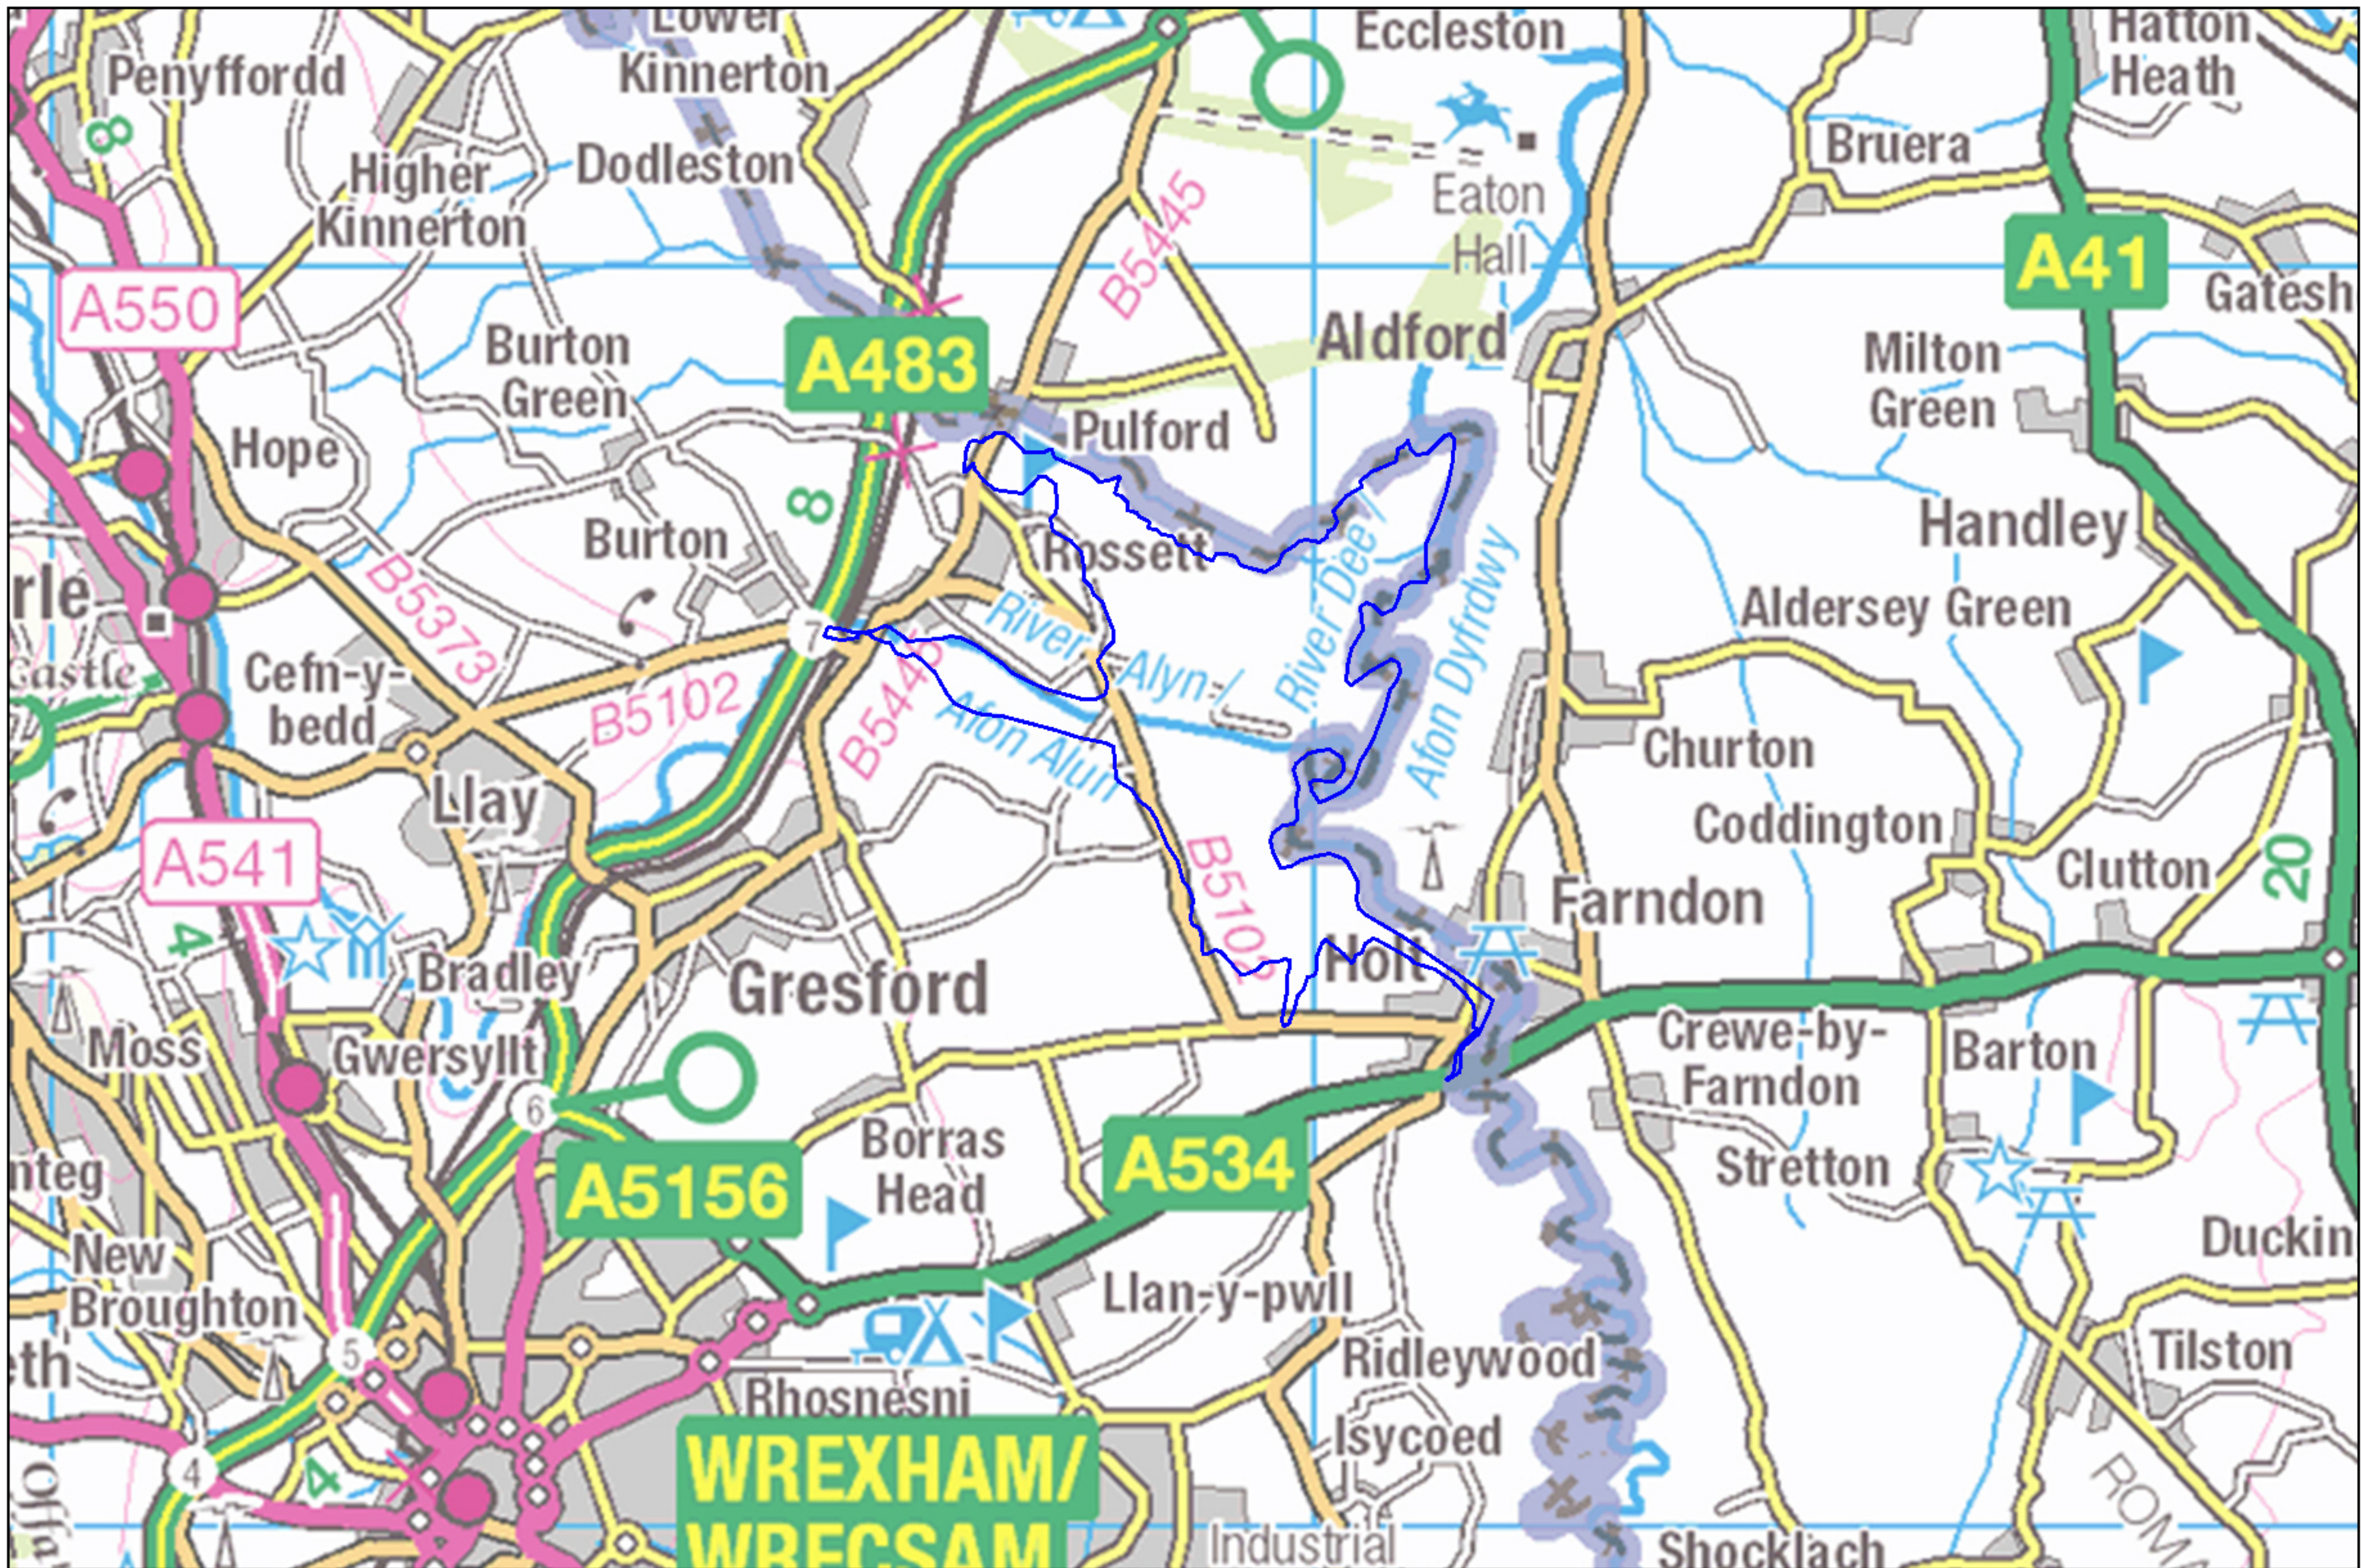

Flood Plain meadows of Wrexham

Produced by CCW on: 23 February 2012

Scale 1:48199

This map is reproduced from Ordnance Survey material with the permission of Ordnance Survey on behalf of the Controller of Her Majesty's Stationery Office © Crown copyright. Unauthorised reproduction infringes Crown copyright and may lead to prosecution. Countryside Council for Wales, 100019741 2011

Atgynhychir y map hon o ddeunydd yr Arolwg Ordnans gyda chaniatâd Arolwg Ordnans ar ran Rheolwr Llyfrau E Mawrhydi © Hawffrwyth Goron. Mae atgynhychu heb ganiatâd yn torri hawffrwyth Goron a gall hyn arwain at erlyniad neu achos sŵl. Cyngor Cefn Gwlad Cymru, 100019741 2011.