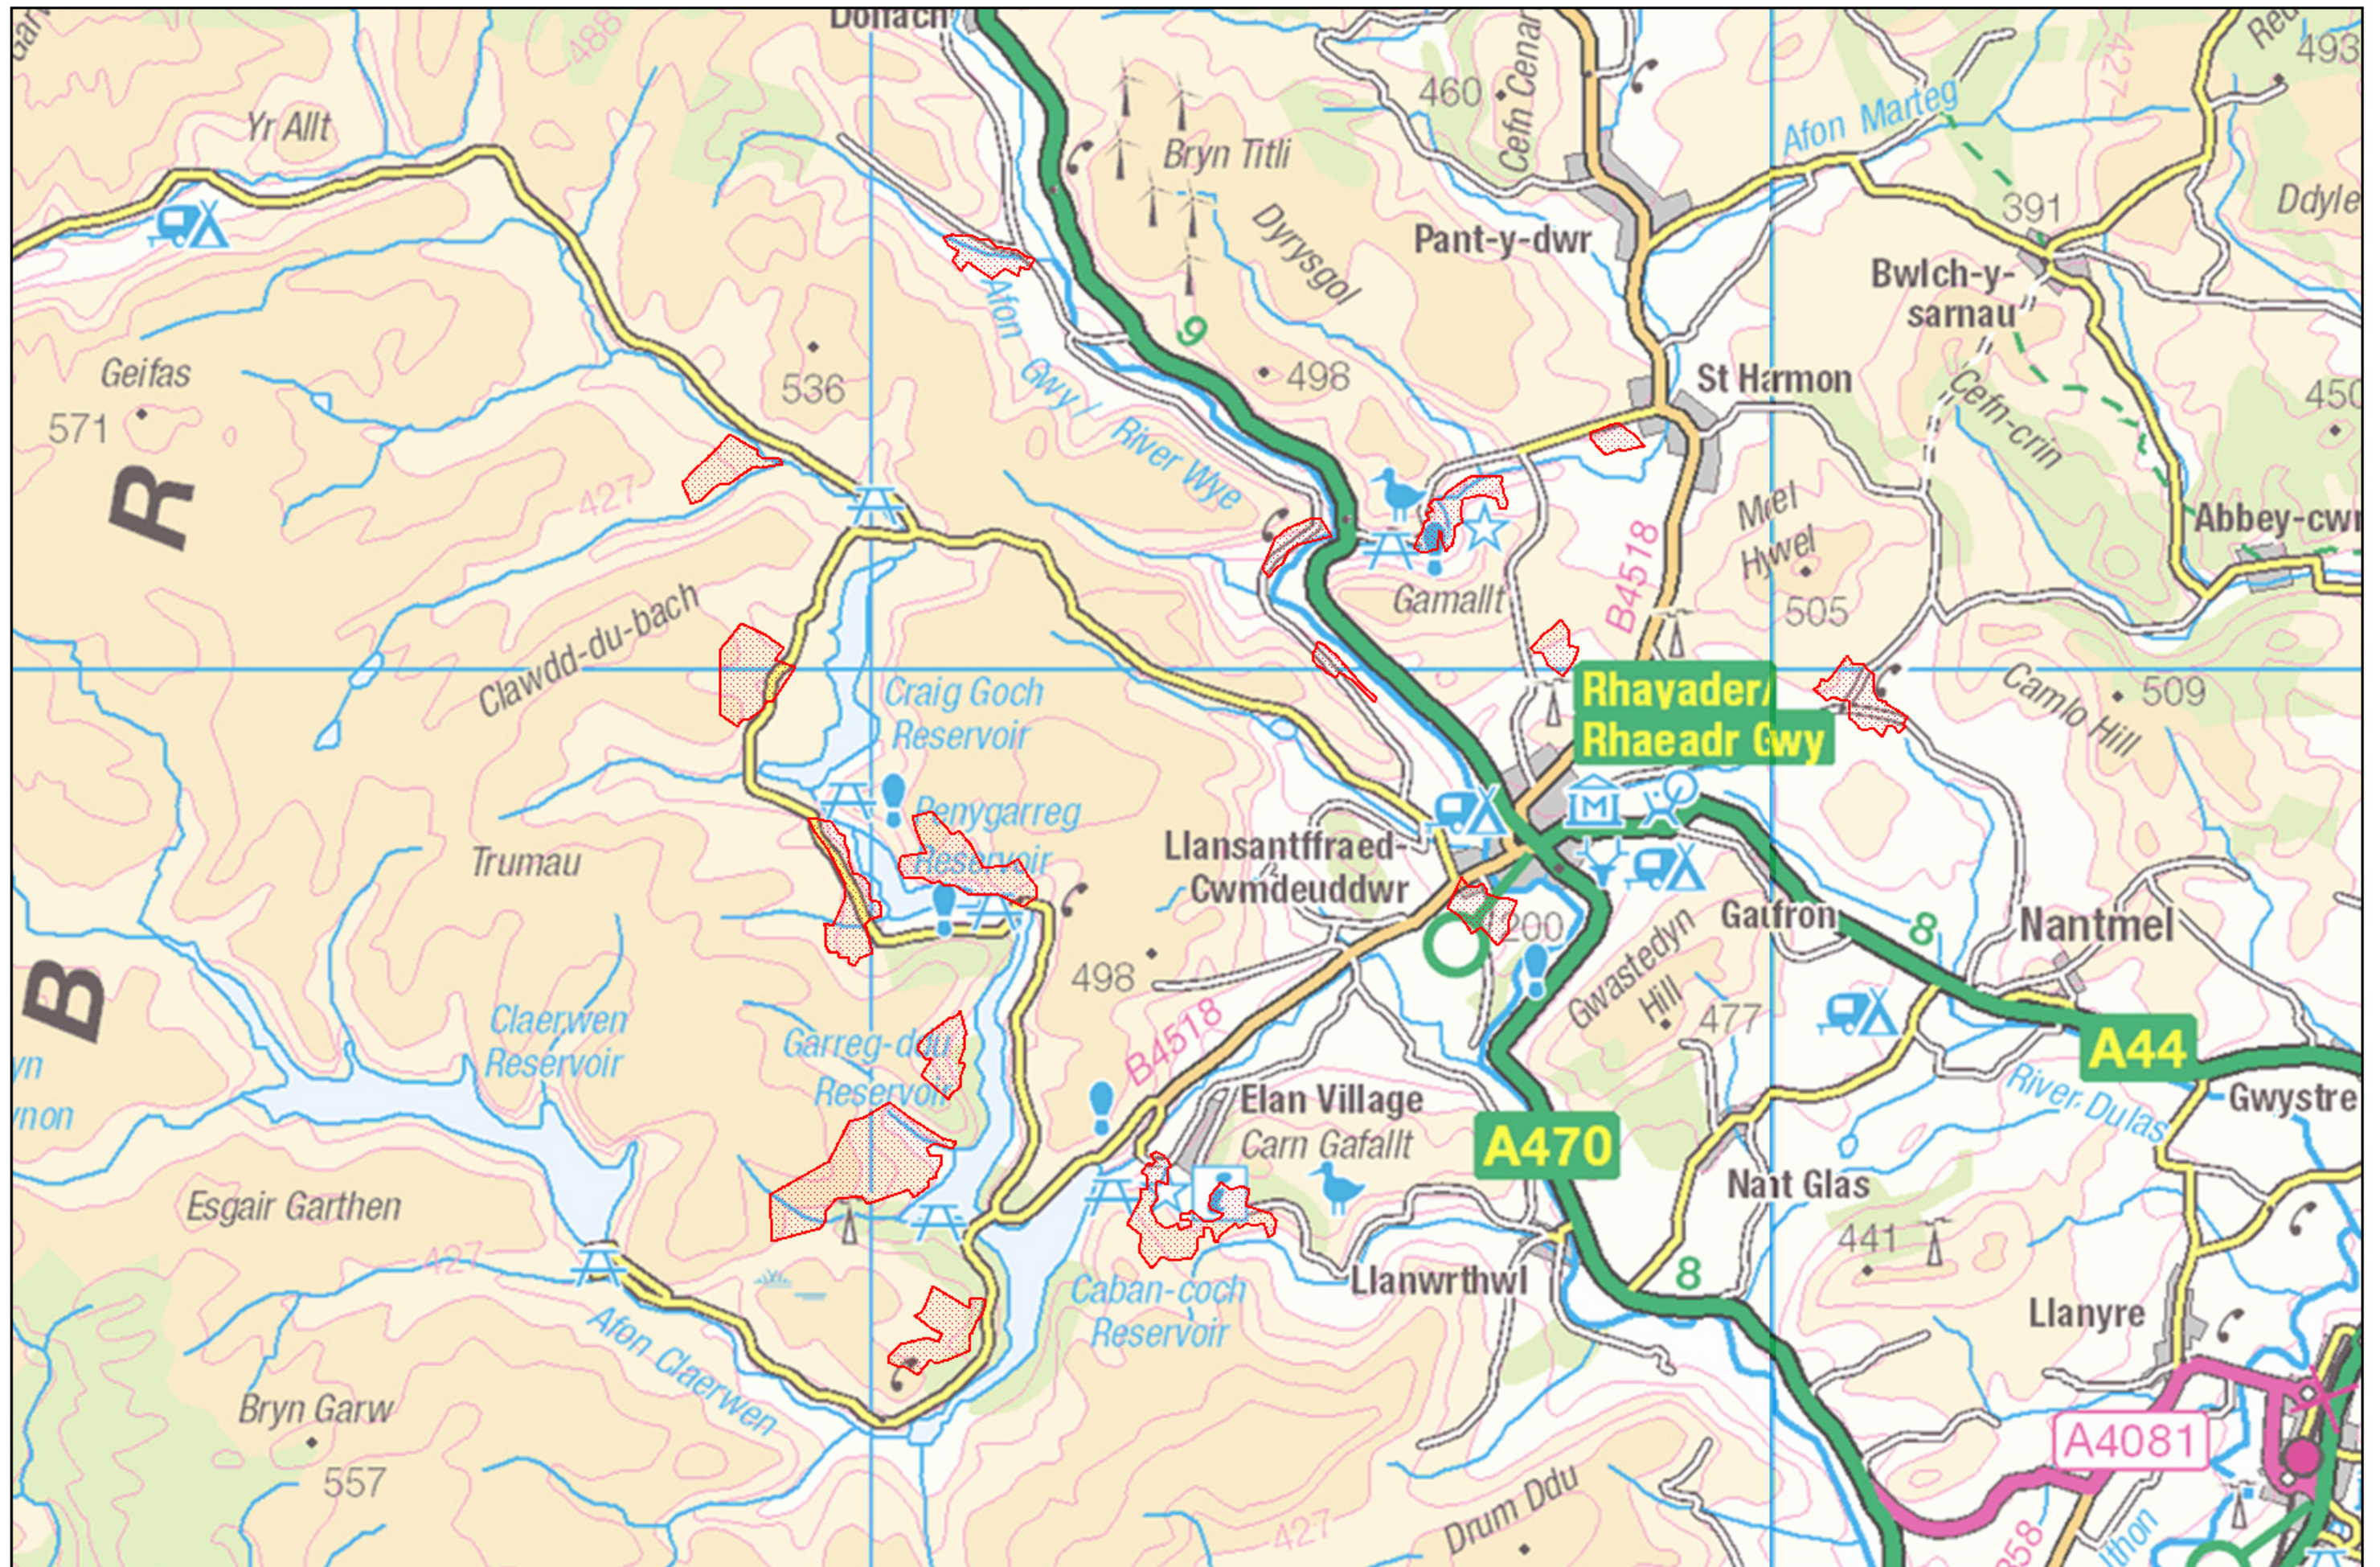

Elan Valley Grasslands

Produced by CCW on: 23 February 2012

Scale 1:67157

This map is reproduced from Ordnance Survey material with the permission of Ordnance Survey on behalf of the Controller of Her Majesty's Stationery Office © Crown copyright. Unauthorised reproduction infringes Crown copyright and may lead to prosecution. Countryside Council for Wales, 100019741 2011

Atgynhychir y map hon o ddeunydd yr Arolwg Ordnans gyda chaniatâd Arolwg Ordnans ar ran Rheolwr Llyfrau Eiddorhydi © Hawffrwyth Goron. Mae atgynhychu heb ganiatâd yn torri hawffrwyth Goron a gall hyn arwain at erlyniad neu achos sŵl. Cyngor Cefn Gwlad Cymru, 100019741 2011.