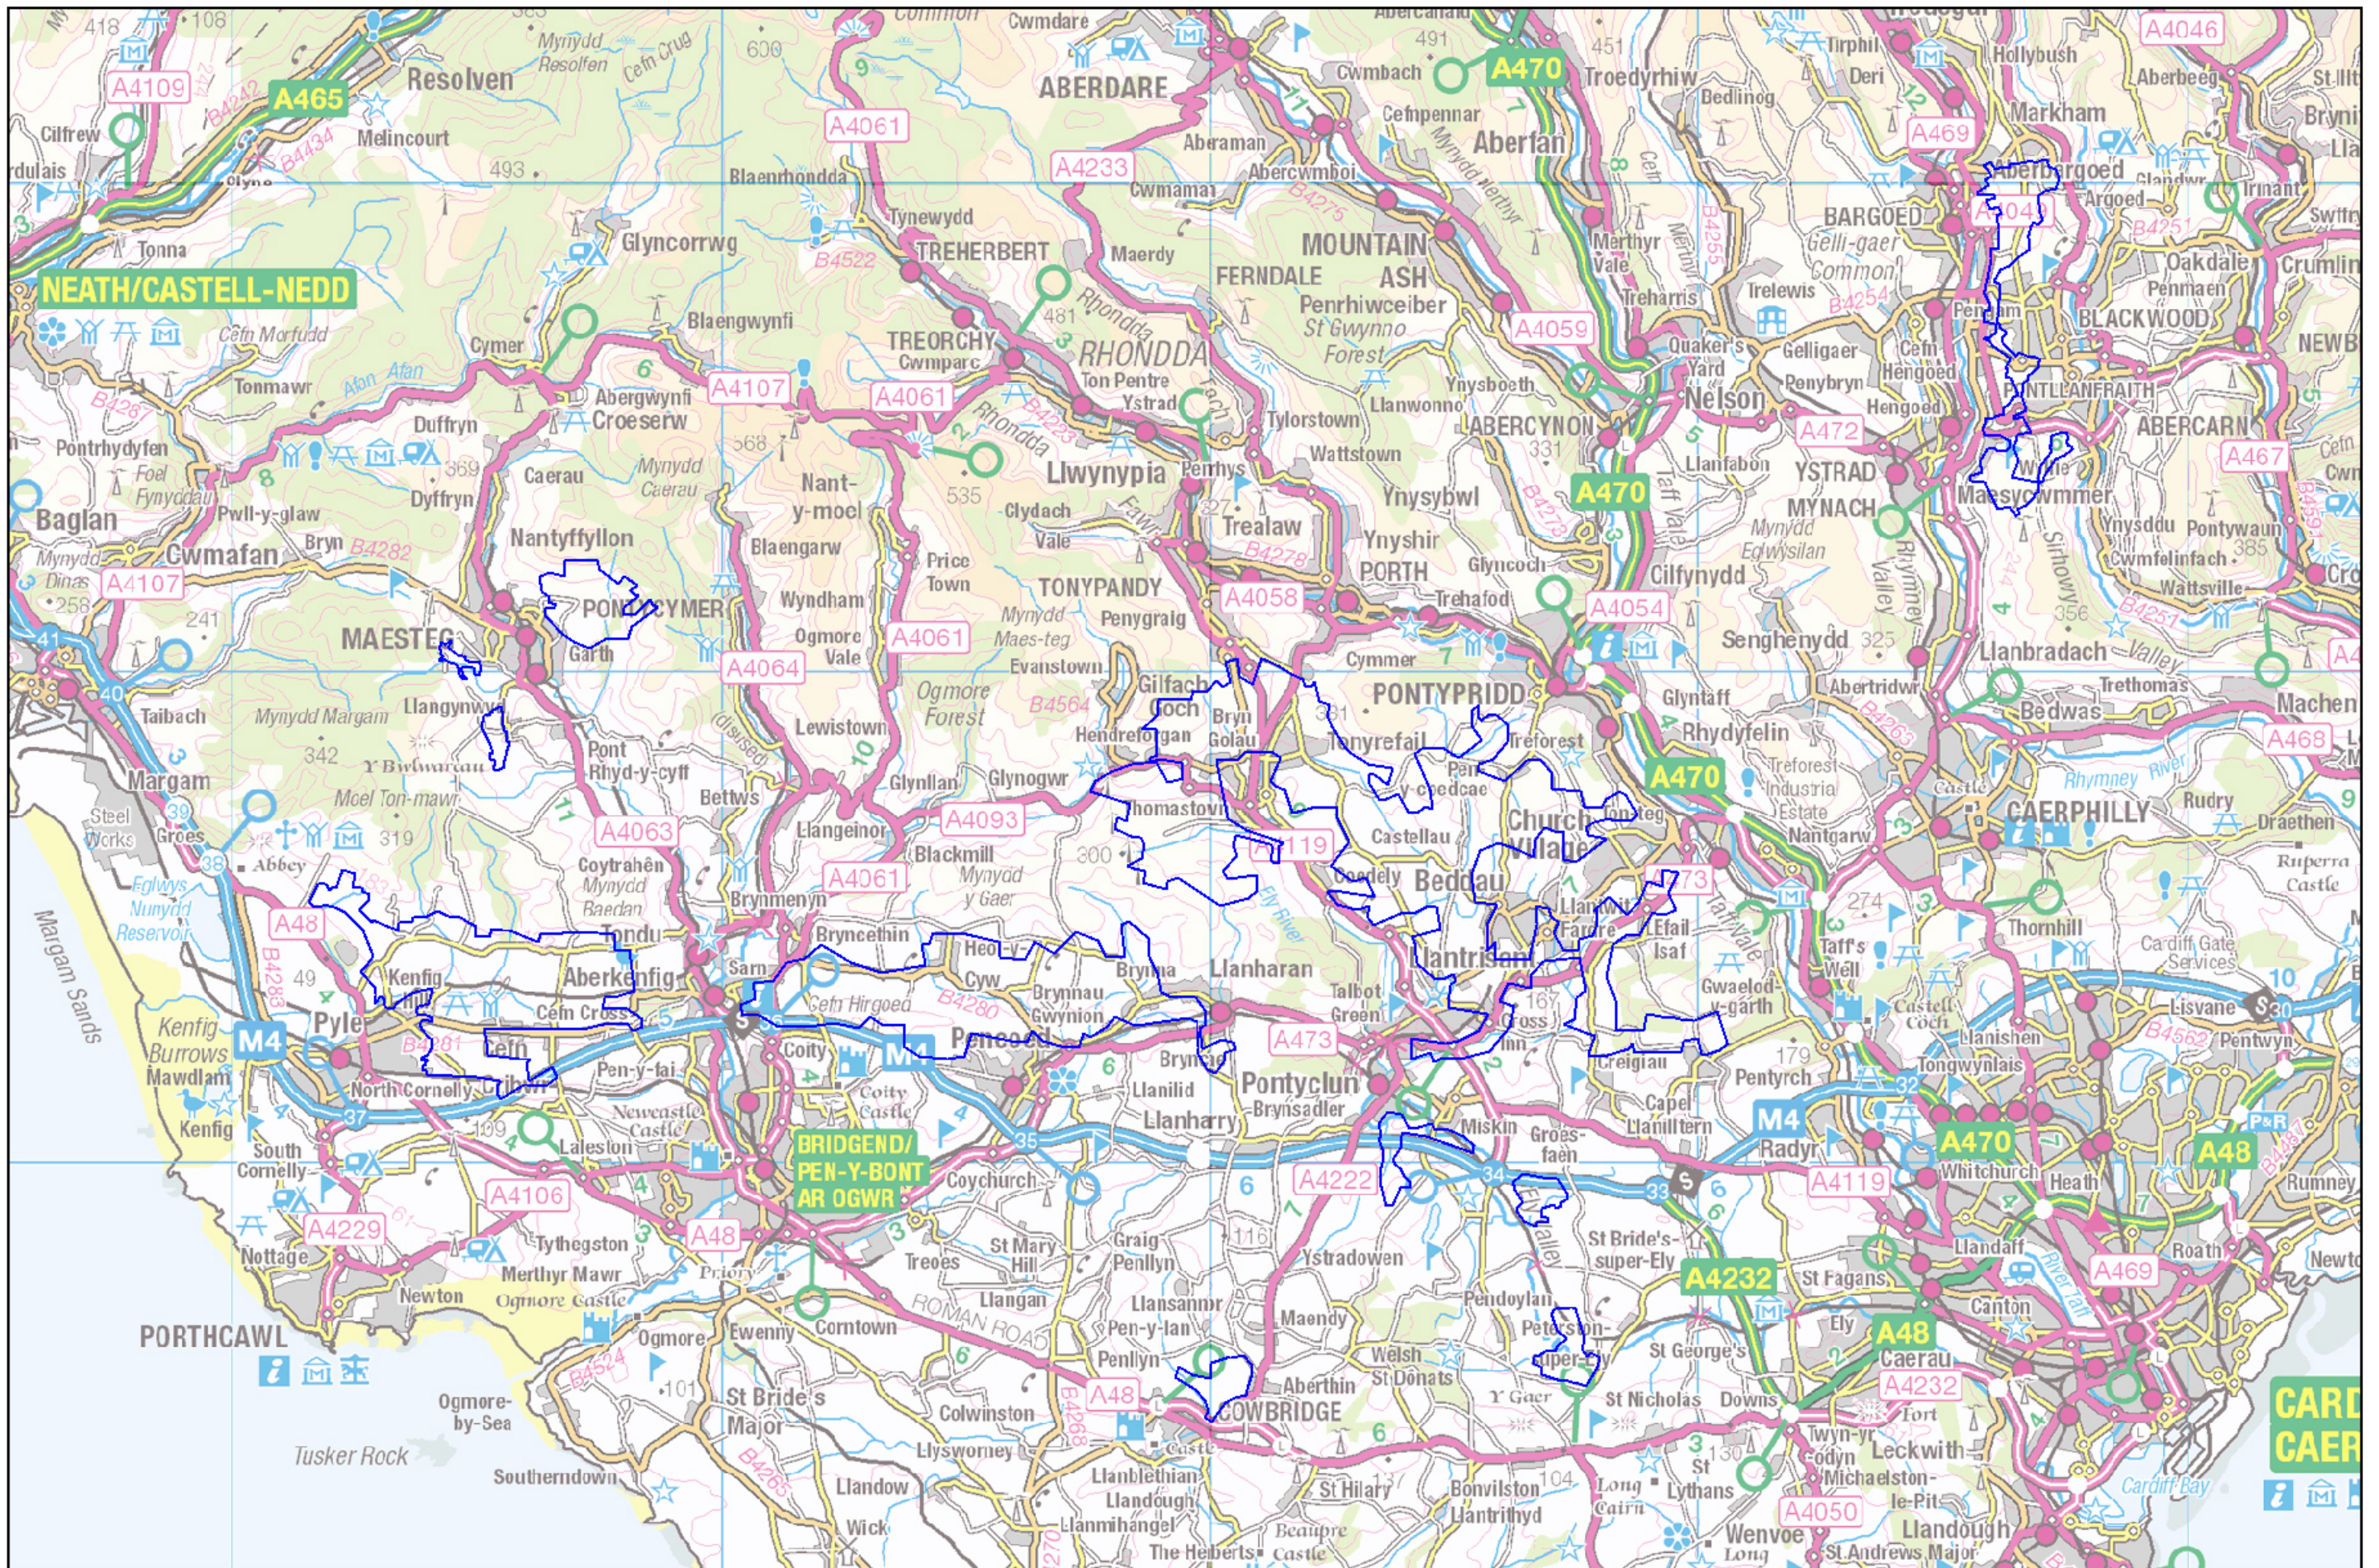

Marshy Grasslands of South Gllamorgan

Produced by CCW on: 23 February 2012

Scale 1:124234

This map is reproduced from Ordnance Survey material with the permission of Ordnance Survey on behalf of the Controller of Her Majesty's Stationery Office © Crown copyright. Unauthorised reproduction infringes Crown copyright and may lead to prosecution. Countryside Council for Wales, 100019741 2011

Atgynhychir y map hon n ddeunydd yr Arolwg Ordnans gyda chaniatâd yr Arolwg Ordnans ar ran Rheolwr Llyfrau Eiddau'r Ddi. © Haw'rfraindy Goron. Mae atgynhychro heb ganiatâd yn torri haw'rfraindy Goron a gall hyn arwain at erlyniad neu achos sffil. Cyngor Cefn Gwlad Cymru, 100019741 2011.