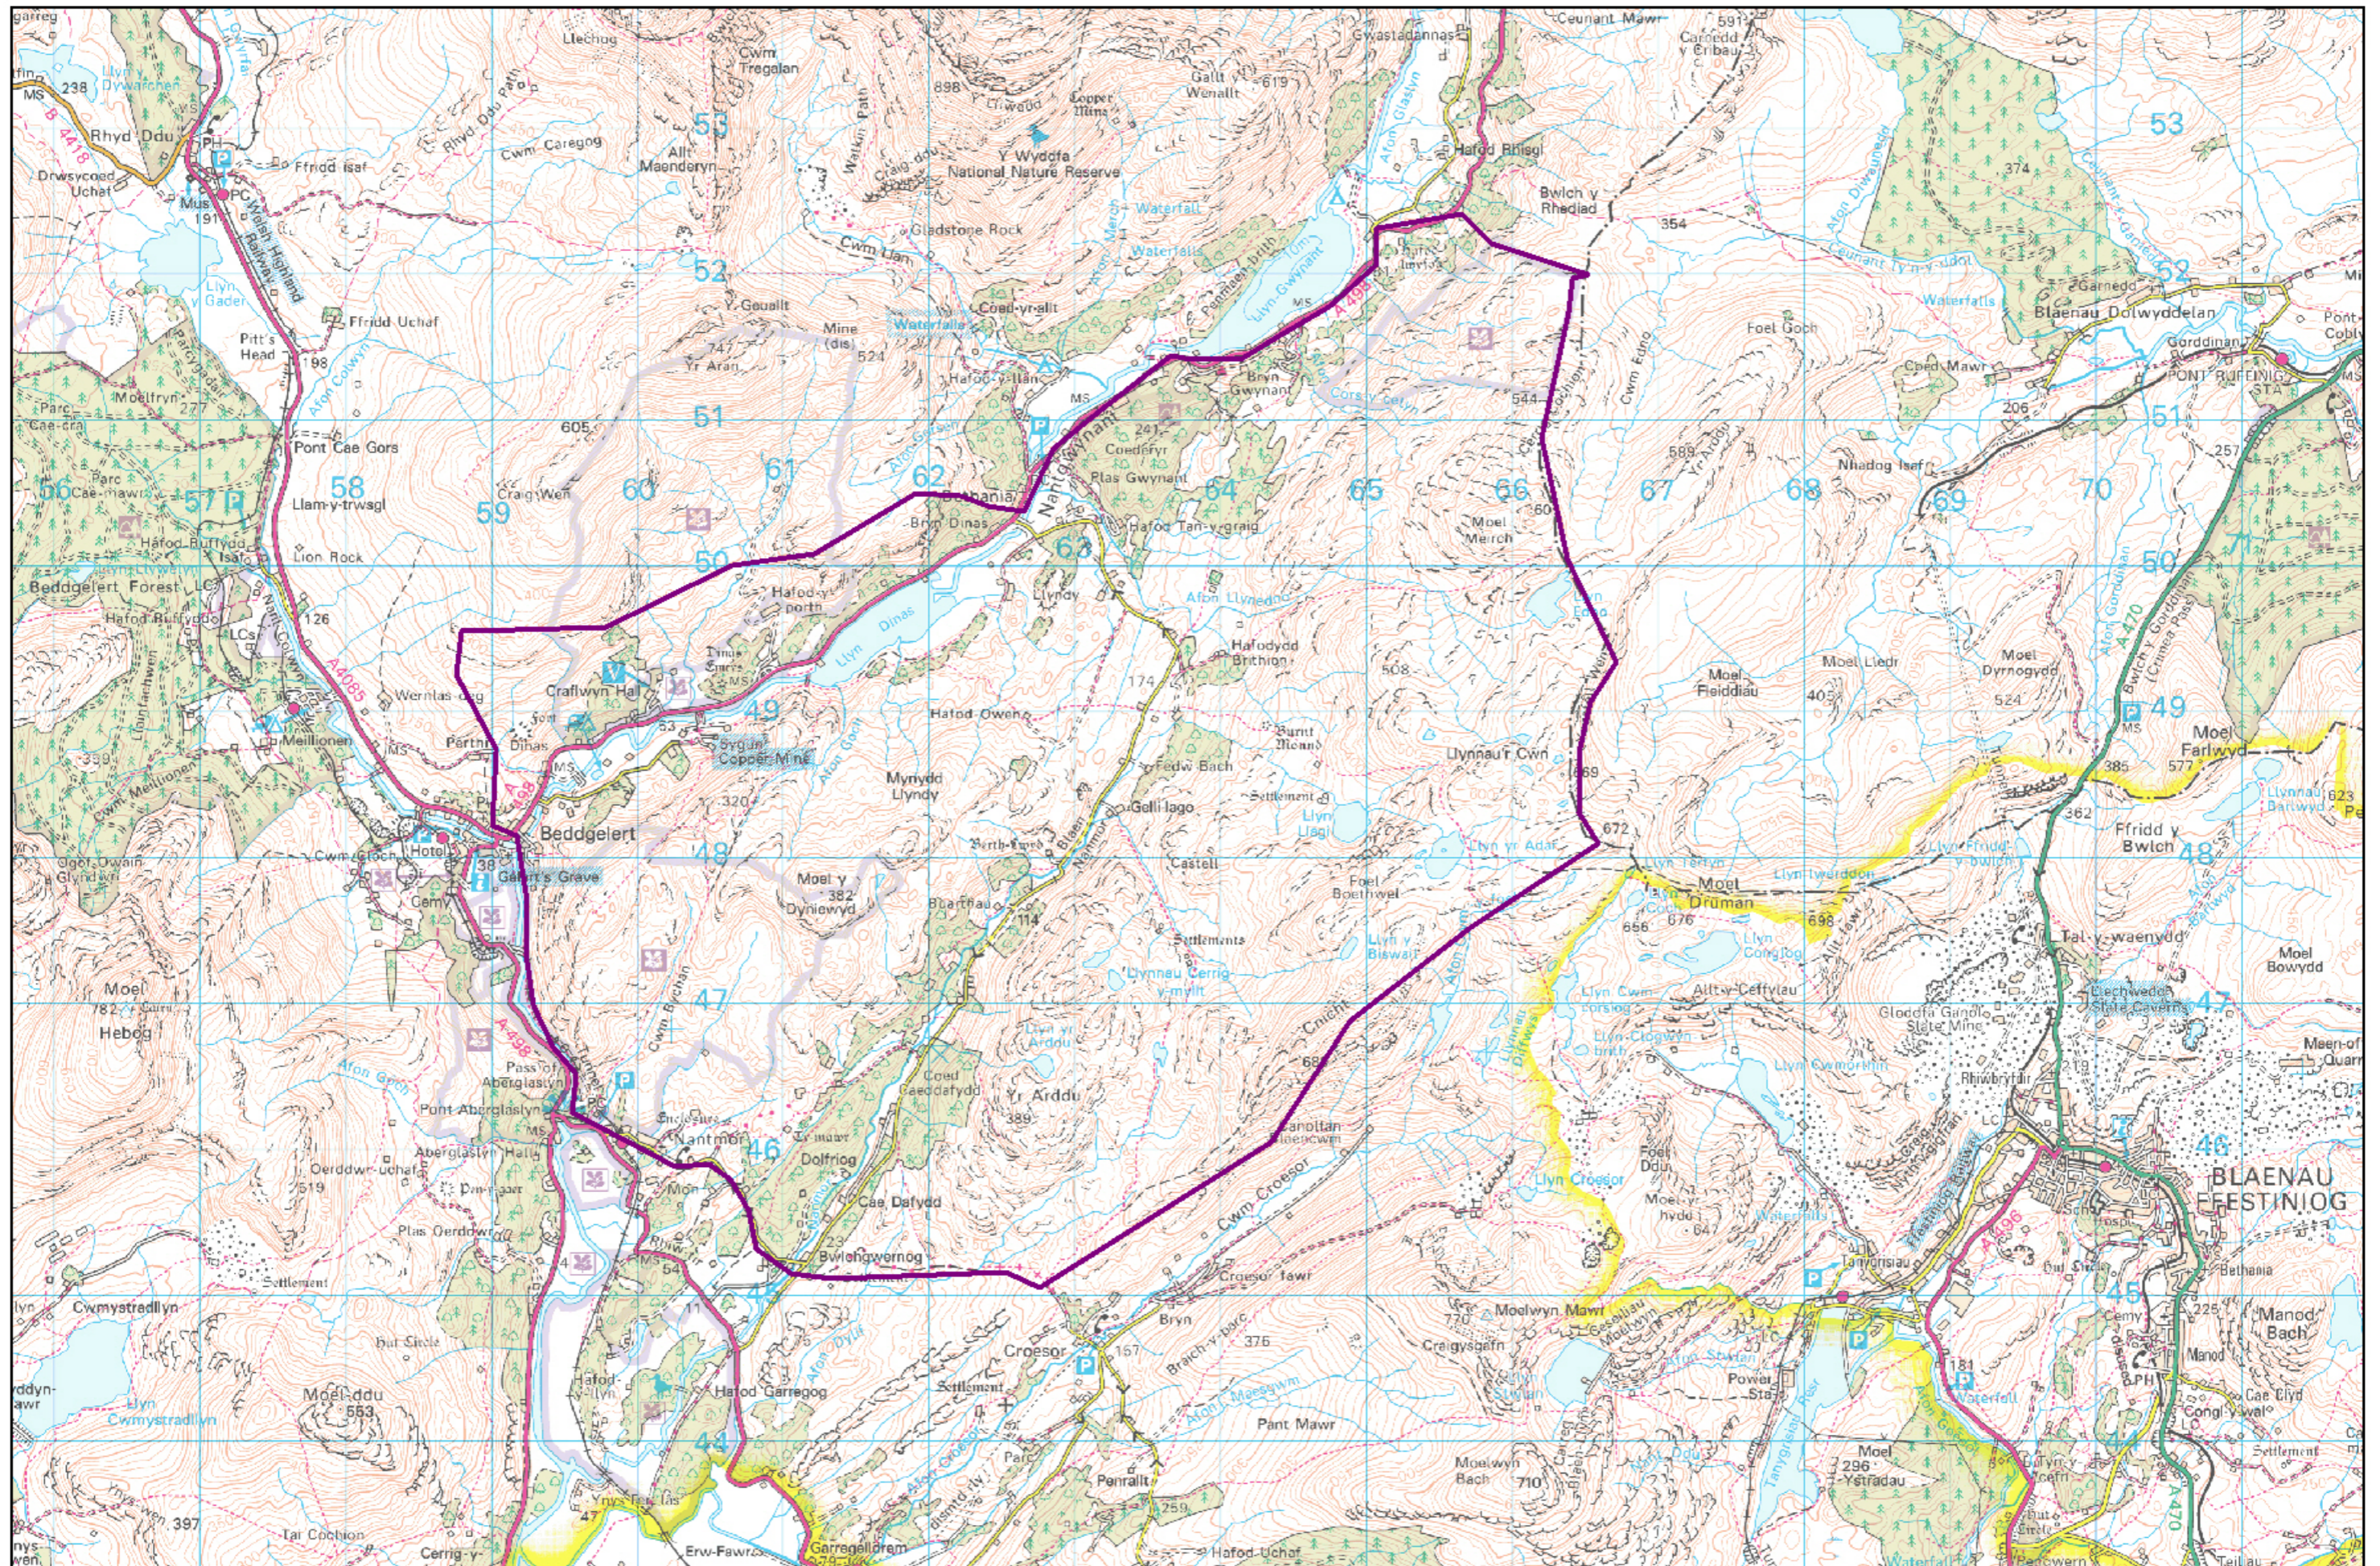

Nant Gwynant Rhododendron Management Priority Area

Produced by CCW on: 29 February 2012

Scale 1:41679

This map is reproduced from Ordnance Survey material with the permission of Ordnance Survey on behalf of the Controller of Her Majesty's Stationery Office © Crown copyright. Unauthorised reproduction infringes Crown copyright and may lead to prosecution. Countryside Council for Wales, 100019741 2011

Atgynhyrchir y map hon o ddeunydd yr Arolwg Ordnans gyda chaniatâd Arolwg Ordnans ar ran Rheolwr Llyfrau Eiddau Rhydri © Hawffrwynt y Goron. Mae atgynhyrchu heb ganiatâd yn torri hawffrwynt y Goron a gall hyn arwain at erlyniad neu achos sifil. Cyngror Cefn Gwlad Cymru, 100019741 2011.