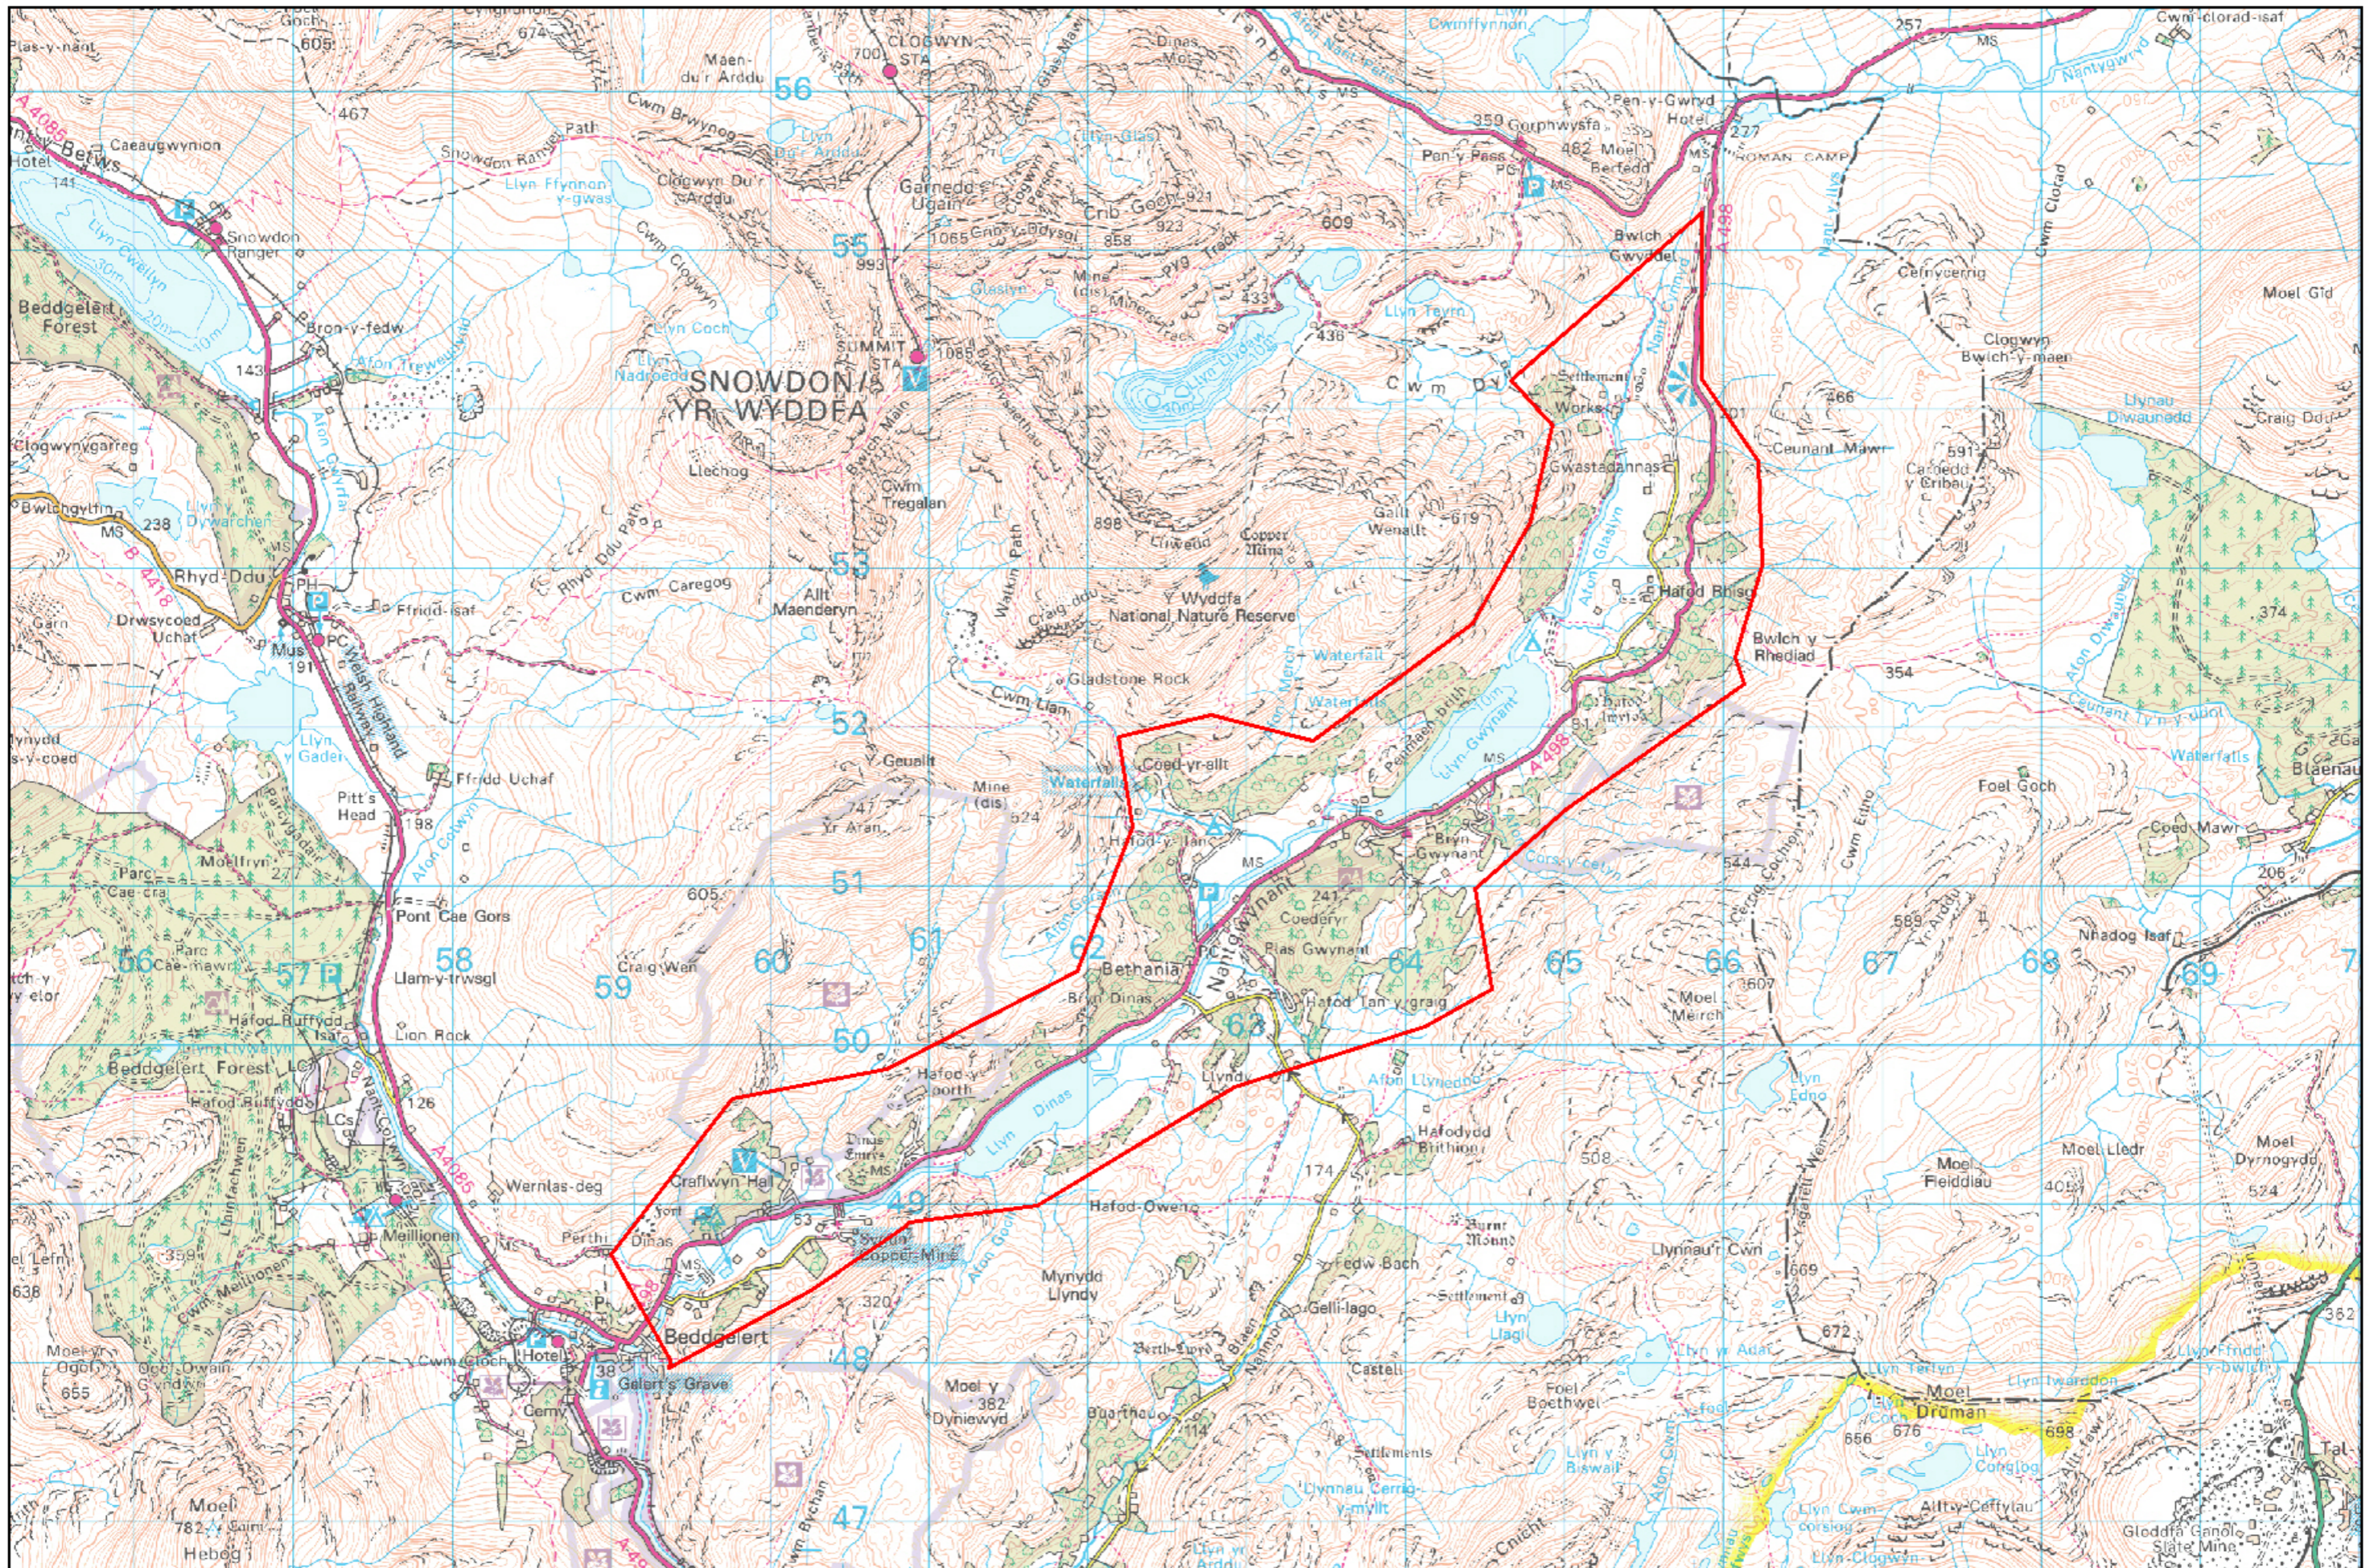

Mynydd Nant gwynant Valleyside Woodland

Produced by CCW on: 29 February 2012

Scale 1:38265

This map is reproduced from Ordnance Survey material with the permission of Ordnance Survey on behalf of the Controller of Her Majesty's Stationery Office © Crown copyright. Unauthorised reproduction infringes Crown copyright and may lead to prosecution. Countryside Council for Wales, 100019741 2011

Atgynhyrchir y map hon yn ddeunydd yr Arolwg Ordnans gyda chaniatâd Arolwg Ordnans ar ran Rheolwr Llyfrau Eiddau Rhydri © Hawffranyti Goron. Mae atgynhyrchu heb ganiatâd yn torri hawffranyti Goron a gall hyn arwain at erlyniad neu achos sifil. Cyngor Cefn Gwlad Cymru, 100019741 2011.