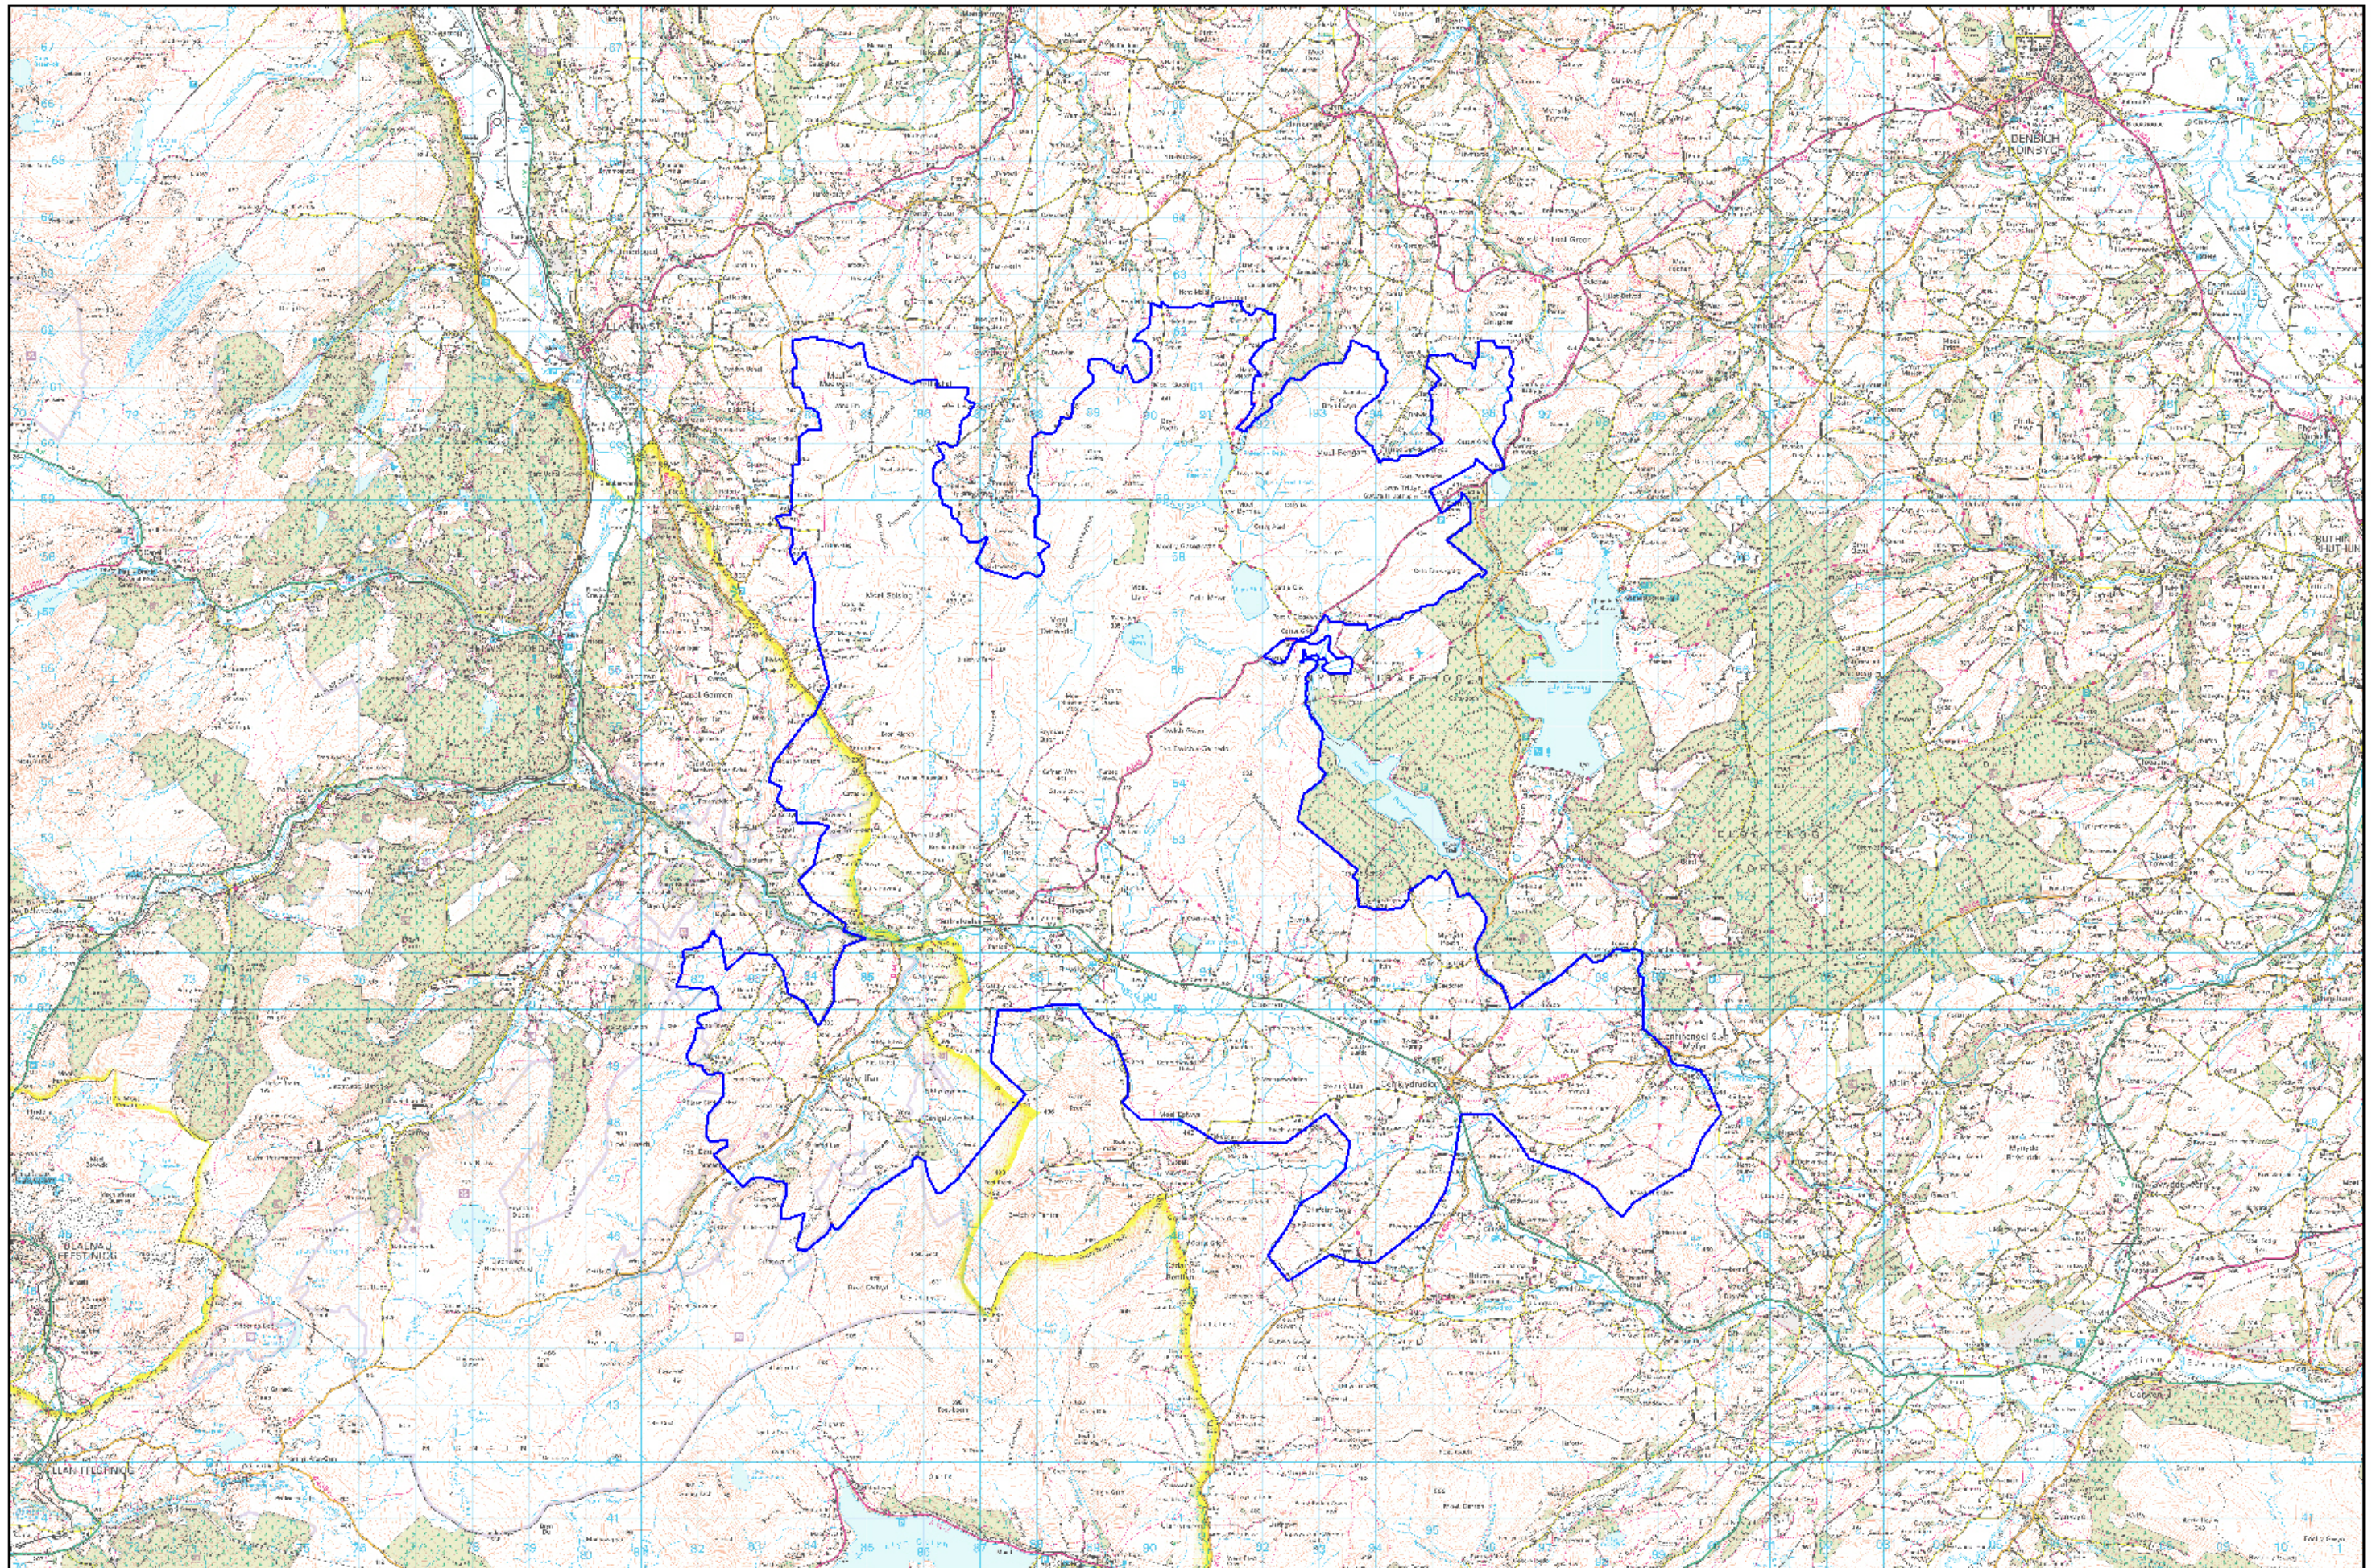

Hiraethog Wader Management Priority Area

Produced by CCW on: 29 February 2012

Scale 1:107734

This map is reproduced from Ordnance Survey material with the permission of Ordnance Survey on behalf of the Controller of Her Majesty's Stationery Office © Crown copyright. Unauthorised reproduction infringes Crown copyright and may lead to prosecution. Countryside Council for Wales, 100019741 2011

Atgynhychir y map hon n o ddeunydd yr Arolwg Ordnans gyda chaniatâd Arolwg Ordnans ar ran Rheolwr Llyfrfa E.Mawrhydi © Hawffrantiy Goron. Mae atgynhychu heb ganiatâd yn torri hawffrantiy Goron a gall hyn arwain at erlyniad neu achos sfl Cyngor Cefn Gwlad Cymru, 100019741 2011.